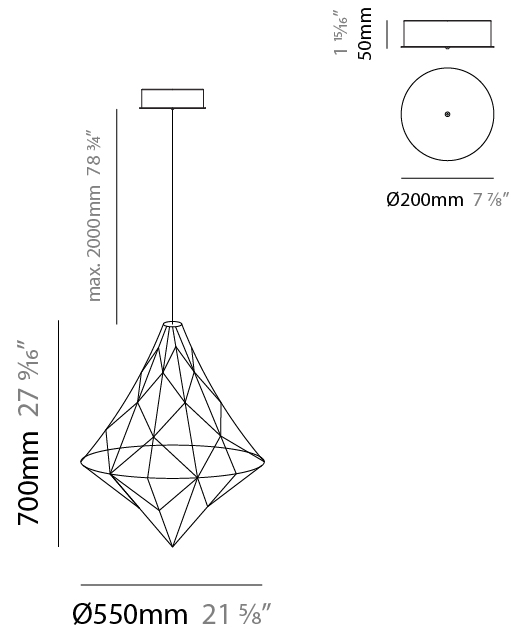

GENERAL

Series: Nobilis
Brand: Quasar
Division: Design
Mounting Type: Suspension
Mounting Location: Ceiling
Subcategory: Ambient

PHYSICAL

Shape: Abstract
Diameter (mm): 550
Diameter (in): 21 ⁵/₈"
Height (mm): 700
Height (in): 27 ⁹/₁₆"
Max. Overall Height (mm): 2200
Max. Overall Height (in): 86 ⁵/₈"
Light Distribution: Omnidirectional
Weight (kg): 2
Weight (lbs): 4.41
Fixture Finish: [NIC / BRA / BBR](#)
Fixture Material: Metal
Cable Details: 2000mm Cable
Upon Request: Custom Sizes

ELECTRICAL

Number of Lamps: 67
Lamp Type: LED Retrofit
Input Wattage (W): 22.11
Bulb Included: Bulb Included
Max. Wattage Per Lamp (W): 0.33
Lamp Base: E10
[Dimming: Non-Dimming / Phase Dimming (120vac Only)](#)
Driver Included: Yes
Driver Location: Integrated
Driver Type: Constant Voltage - 120/277Vac
Driver Class: Class 2
Input Voltage (V): 120 - 277
Output Voltage (V): 12
Lamp Voltage (V): 12
Upon Request: (Not included - see components) Integral: 0-10Vdc dimming

LED

[Color Temperature (°K): 2600 / 3000 / 3500](#)
Max. Delivered Lumen (lm): 1541
CRI: >90 CRI
Lamp Life (hrs): 50000

OPTICAL

RATINGS AND CERTIFICATIONS

Certified By: Certified for North American Standards
IP rating: IP20

PROJECT
TYPE
SPECIFIER
QUANTITY
DATE