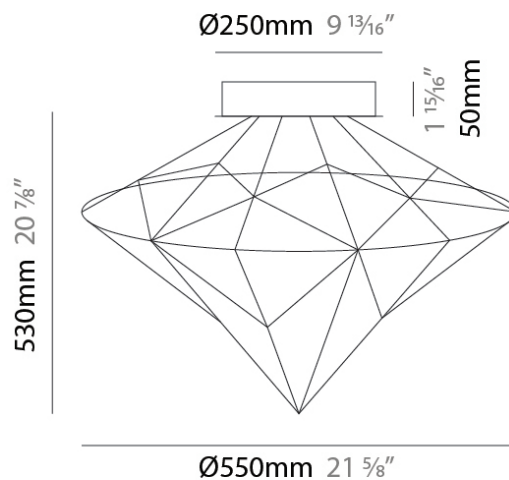

NOBILIS SURFACE

D102034-

base number   LED Dimming   Color Temperature   Finish Options

1. To build a product code in our configurator select the specify button on the base model # product page
2. To build a manual product code on this datasheet choose from the options listed below in blue font and add the suffix to the base model #

GENERAL

Series: Nobilis
Brand: Quasar
Division: Design
Mounting Type: Surface
Mounting Location: Ceiling
Subcategory: Ambient

PHYSICAL

Shape: Abstract
Diameter (mm): 550
Diameter (in): 21 ⁵/₈
Height (mm): 530
Height (in): 20 ⁷/₈
Light Distribution: Omnidirectional
Weight (kg): 3
[Fixture Finish: NIC / BRA / BBR](#)
Fixture Material: Metal
Upon Request: Custom Sizes

ELECTRICAL

Number of Lamps: 52
Lamp Type: LED Retrofit
Input Wattage (W): 17.2
Bulb Included: Bulb Included
Max. Wattage Per Lamp (W): 0.33
Lamp Base: E10
[Dimming: Non-Dimming / Phase Dimming (120vac Only)](#)
Driver Included: Yes
Driver Location: Integrated
Driver Type: Constant Voltage - Universal
Driver Class: Class 2
Input Voltage (V): 120 - 277
Output Voltage (V): 12

LED

[Color Temperature (°K): 2600 / 3000 / 3500](#)
Max. Delivered Lumen (lm): 1541
CRI: >90 CRI
Lamp Life (hrs): 50000

OPTICAL

RATINGS AND CERTIFICATIONS

Certified By: Certified for North American Standards
IP rating: IP20

PROJECT
TYPE
SPECIFIER
QUANTITY
DATE